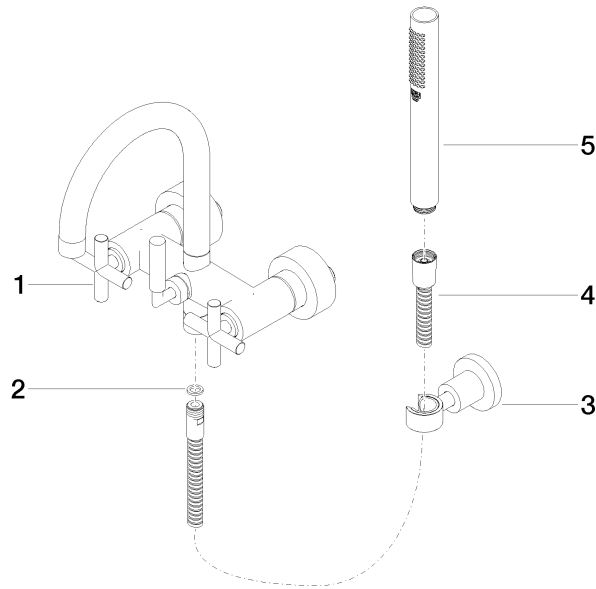

25 133 892

- spout: circular, air-enriched flow
- max. flow 22 l/min at 3 bar flow pressure
- Hand shower: COMPACT RAIN, max. flow rate 6.8 l/min (at 3 bar)
- complete hand shower set with anti-scale system
- 240mm projection
- rotary diverter for bath/shower
- slide-on rosettes Ø 65 mm
- rosette for shower holder Ø 50mm
- 1/2" connection
- gauge 150 mm - 15 mm
- metal shower hose 1250mm with integrated anti-twist protection

25 133 892

Flow rate chart

Certificates

WRAS_2210004. LGA_18933. Belgaqua_21-026-27_4.

25 133 892

Parts for other finishes can be found here: Brushed Platinum

Spare parts list

No.	Item Number	Name	Quantity used	Delivery time
1	25 100 892-00	TARA Bath mixer for wall mounting - Chrome	1	-
Spare part can no longer be ordered, please order the replacement item				
2	90 14 20 026 00 90	seal	1	2
3	28 050 892-00	TARA Wall bracket - Chrome	1	10
4	90 30 02 072 00-00	Metal shower hose 1/2" x 3/8" x 1250 mm - Chrome	1	10
5	90 12 11 140 30-00	shower	1	10