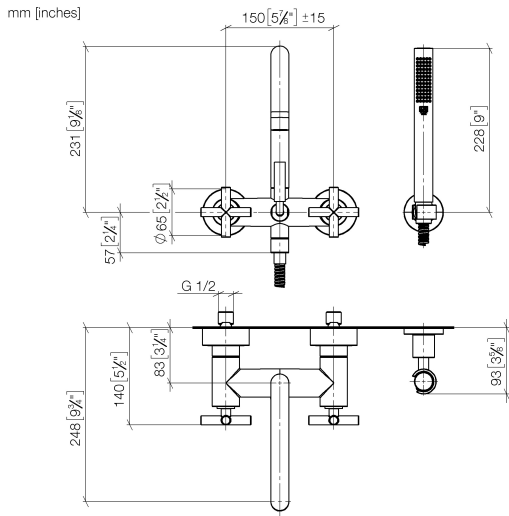

25 133 892

- spout: circular, air-enriched flow
- max. flow 22 l/min at 3 bar flow pressure
- Hand shower: COMPACT RAIN, max. flow rate 6.8 l/min (at 3 bar)
- complete hand shower set with anti-scale system
- 240mm projection
- rotary diverter for bath/shower
- slide-on rosettes Ø 65 mm
- rosette for shower holder Ø 50mm
- 1/2" connection
- gauge 150 mm - 15 mm
- metal shower hose 1250mm with integrated anti-twist protection

Intrinsic protection against back flow.

Stand pipes combination possible on request (x-TRA SERVICE).

	Chrome	25 133 892-00
	Brushed Platinum	25 133 892-06
	Platinum	25 133 892-08
	Dark Chrome	25 133 892-19
	Brushed Durabronze (23kt Gold)	25 133 892-28
	Matte Black	25 133 892-33
	Brushed Champagne (22kt Gold)	25 133 892-46
	Champagne (22kt Gold)	25 133 892-47
	Brushed Chrome	25 133 892-93
	Brushed Dark Platinum	25 133 892-99

25 133 892

Flow rate chart

Certificates

WRAS_2210004. LGA_18933. Belgaqua_21-026-27_4.

25 133 892

Parts for other finishes can be found here: Brushed Platinum

Spare parts list

No.	Item Number	Name	Quantity used	Delivery time
1	25 100 892-00	TARA Bath mixer for wall mounting - Chrome	1	-
Spare part can no longer be ordered, please order the replacement item				
2	90 14 20 026 00 90	seal	1	2
3	28 050 892-00	TARA Wall bracket - Chrome	1	10
4	90 30 02 072 00-00	Metal shower hose 1/2" x 3/8" x 1250 mm - Chrome	1	10
5	90 12 11 140 30-00	shower	1	10