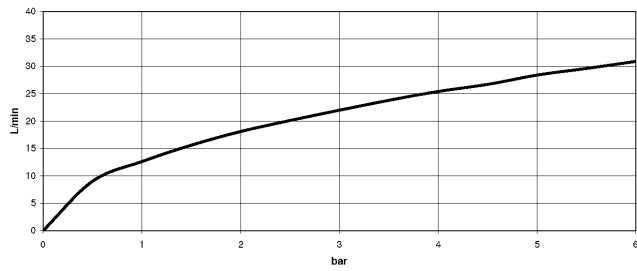

Flow rate chart

Certificates

WRAS_2210004.   LGA_18933.   Belgaqua_21-026-27_4.